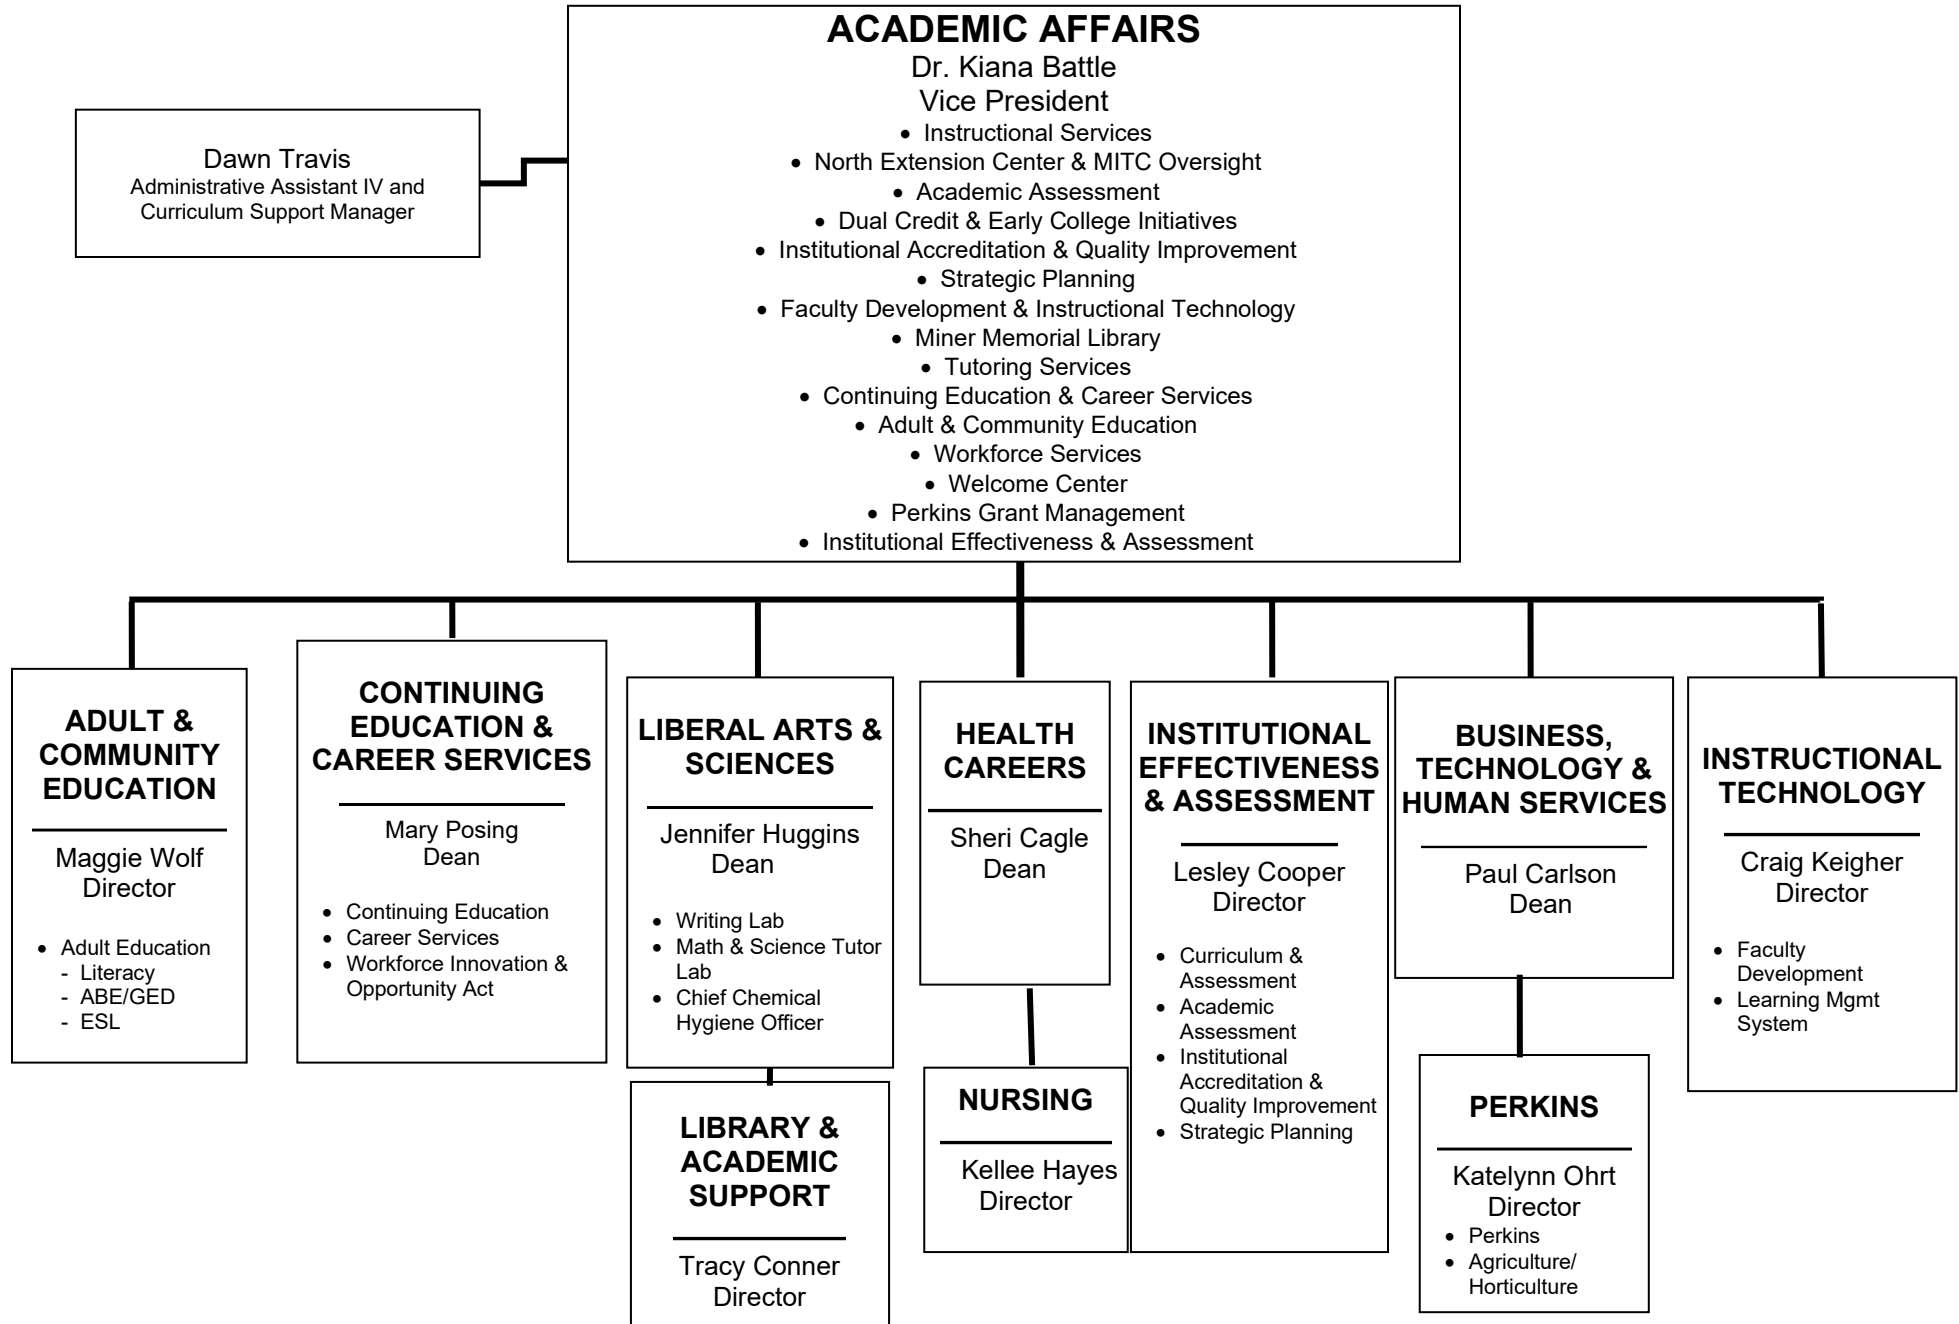

# Kankakee Community College

ORGANIZATION CHART  
Effective Date – October 1, 2021

## ORGANIZATION CHART Effective Date – October 1, 2021