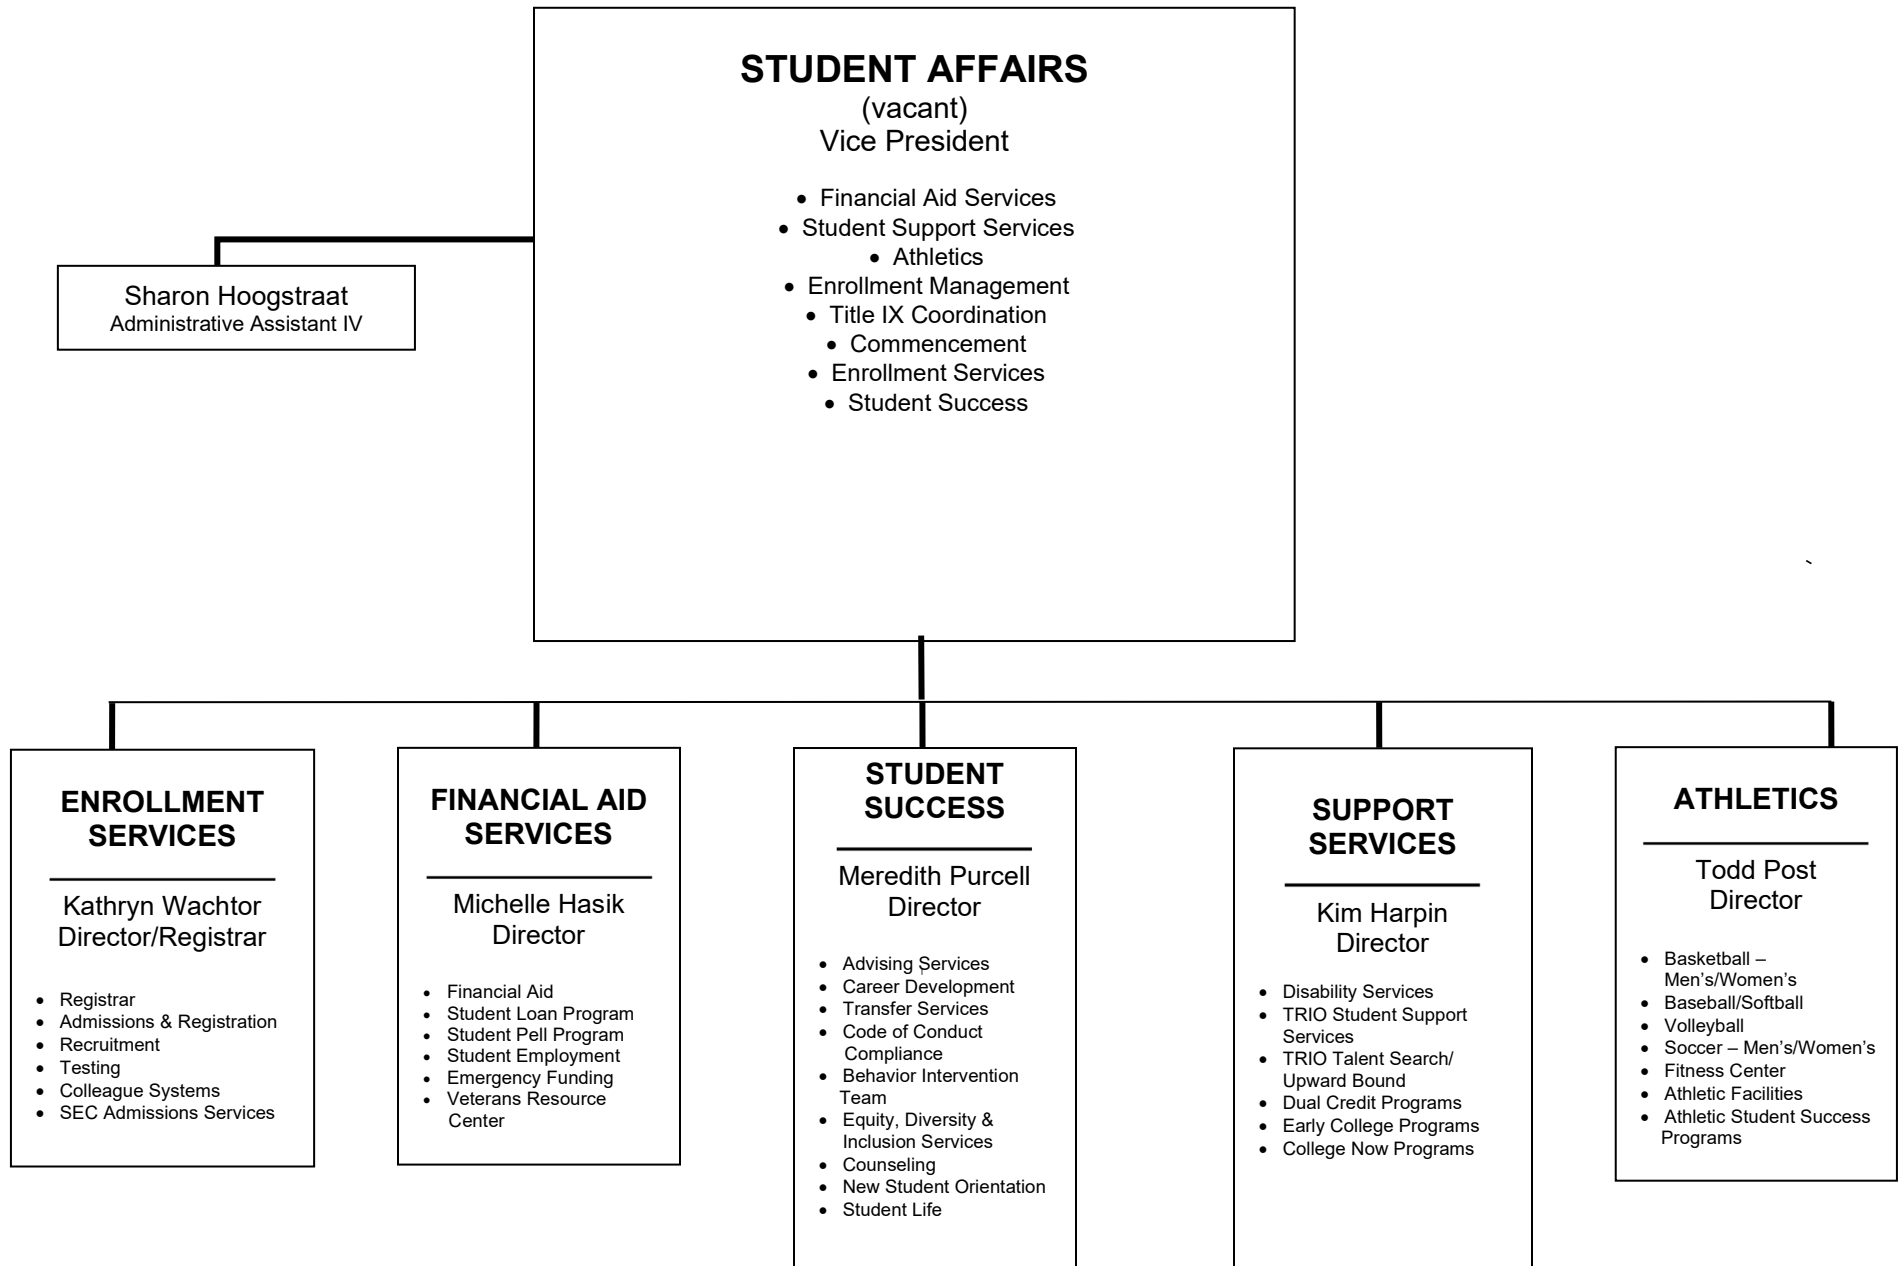

## ORGANIZATION CHART Effective Date – October 1, 2021

# Kankakee Community College

ORGANIZATION CHART  
Effective Date – October 1, 2021