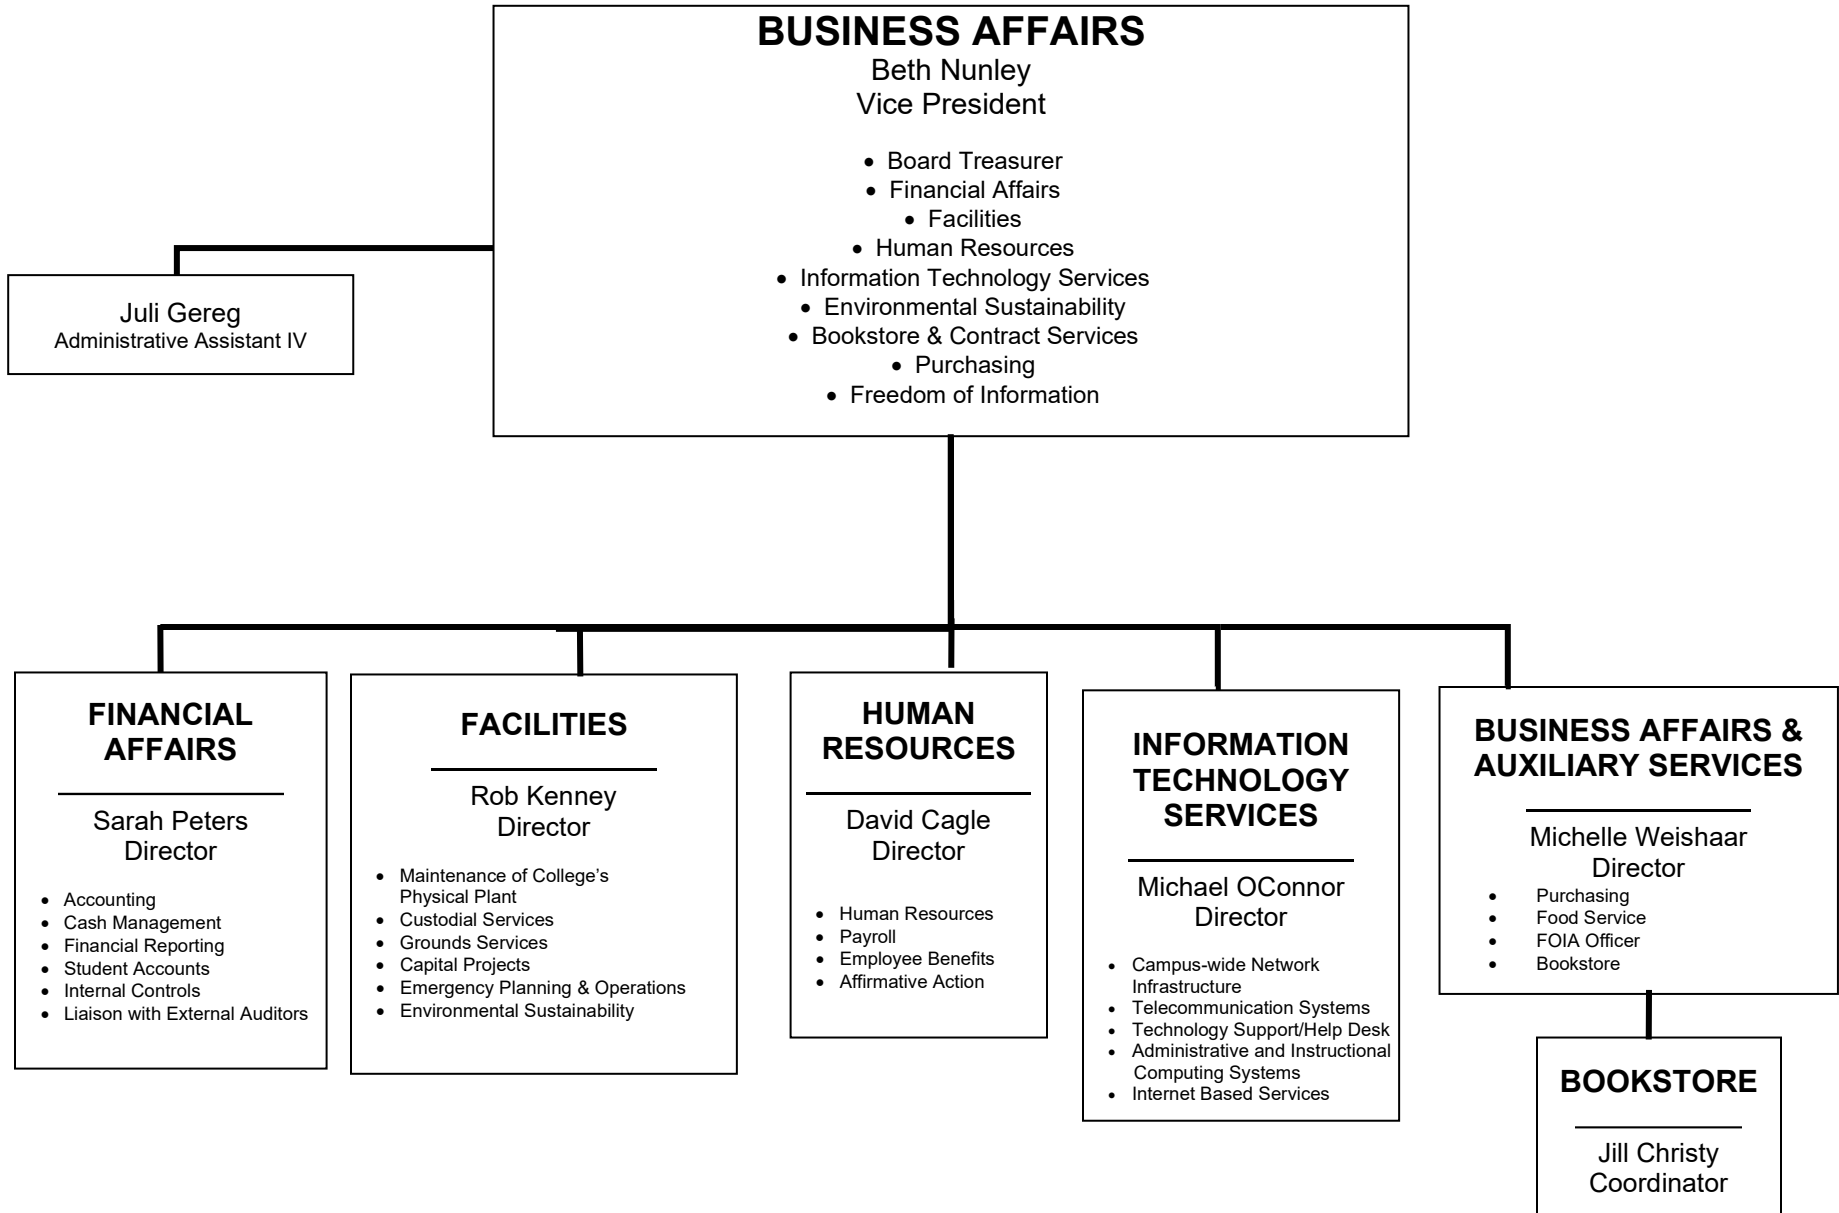

Kankakee Community College

ORGANIZATION CHART
Effective Date – October 1, 2021